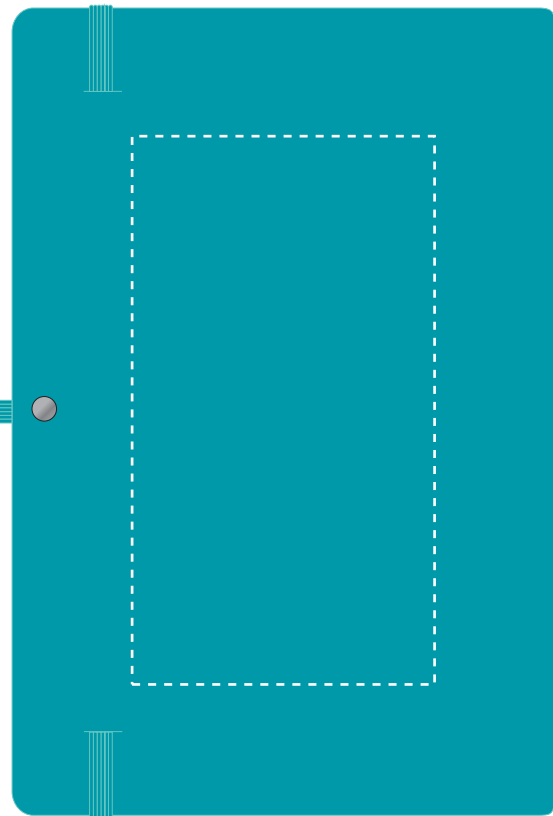

We stock this item in the following colours

**PANTONE REFERENCE(S)**

Debossing / Foil Blocking

Product Image for visualisation - colours may vary

ARTWORK SCALE 50%

- CENTRED TO PRINT AREA
- CENTRED TO NOTEBOOK

ARTWORK SCALE 50%

- CENTRED TO PRINT AREA
- CENTRED TO NOTEBOOK

The dashed line is to demonstrate print area and will not appear on your printed item

**PLEASE NOTE:**

- All colours including print and product are for visual purposes only and should not be regarded as the actual colour of the product and print.
- Some products may vary from batch to batch and may differ from previous orders.
- The colour and texture of a product can also have an effect on the final print colour.
- By approving this order we accept that you understand these terms.

To proceed, please approve visual via the online system.

ARTWORK SCALE 100%  
Max print area: 145mm x 80mm

ARTWORK SCALE 100%  
Max print area: 145mm x 80mm